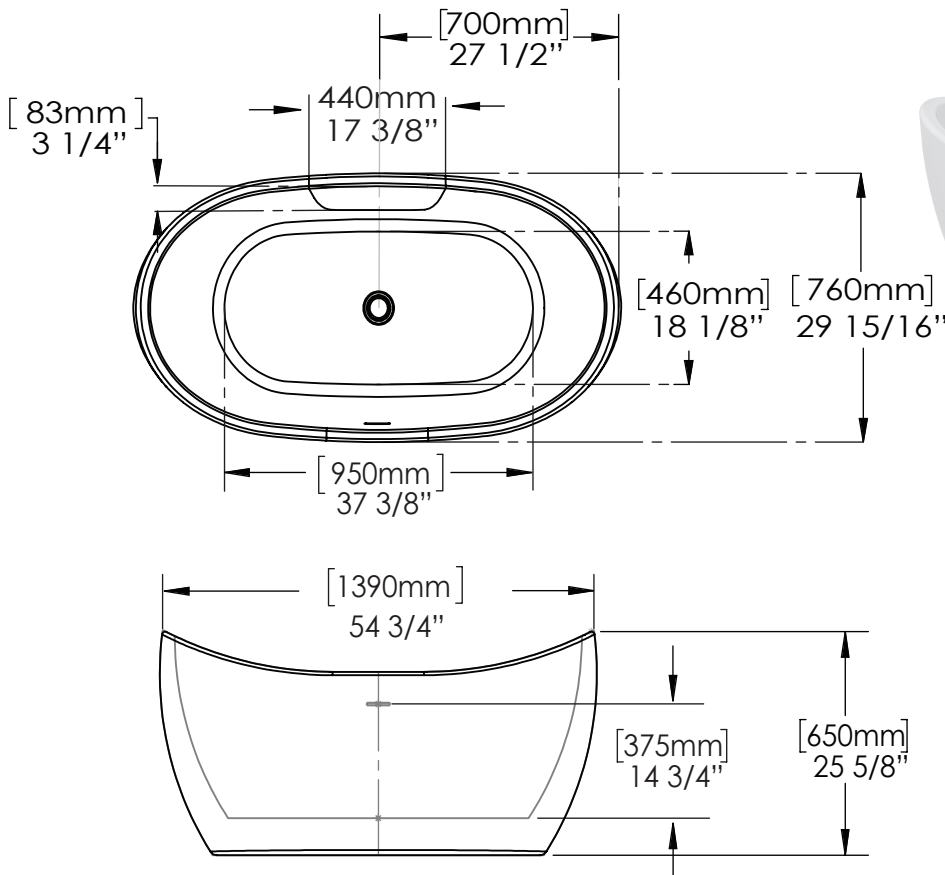

**A&E Bath and Shower**  
 6400A St. Jacques West  
 Montrea, QC, Canada  
 H4B 1T6  
 www.aebath.com

Model Modèle: BT-1032-56

*Baignoire autoportante*  
*Freestanding bathtub*

\* Dimensions may vary +/- 1/4" (6mm) / Les dimensions peuvent varier de +/- 1/4" (6mm)

gallons to overflow /	49 gal.
packaging dimension /	57 x 32 x 28 in
approximated weight /	72 lbs
weight with water /	504 lbs
bathing well at sump /	37 3/8 x 18 1/8 in
bathing well at rim /	51 x 26 in

**Compliance Certifications:**

Uniform Plumbing Code  
 National Plumbing Code of Canada  
 CSA B45.5-17/IAPMO Z124-2017

Pure acrylic construction reinforced by fiberglass  
*Construction en acrylique renforcée de fibre de verre*

Freestanding installation  
*Installation autoportante*

Adjustable feet  
*Pattes ajustables*

Chrome drain included  
*Drain chrome inclus*

Integrated chrome linear overflow  
*Trop plein linéaire chrome intégré*

CUPC certified  
*Certifié CUPC*